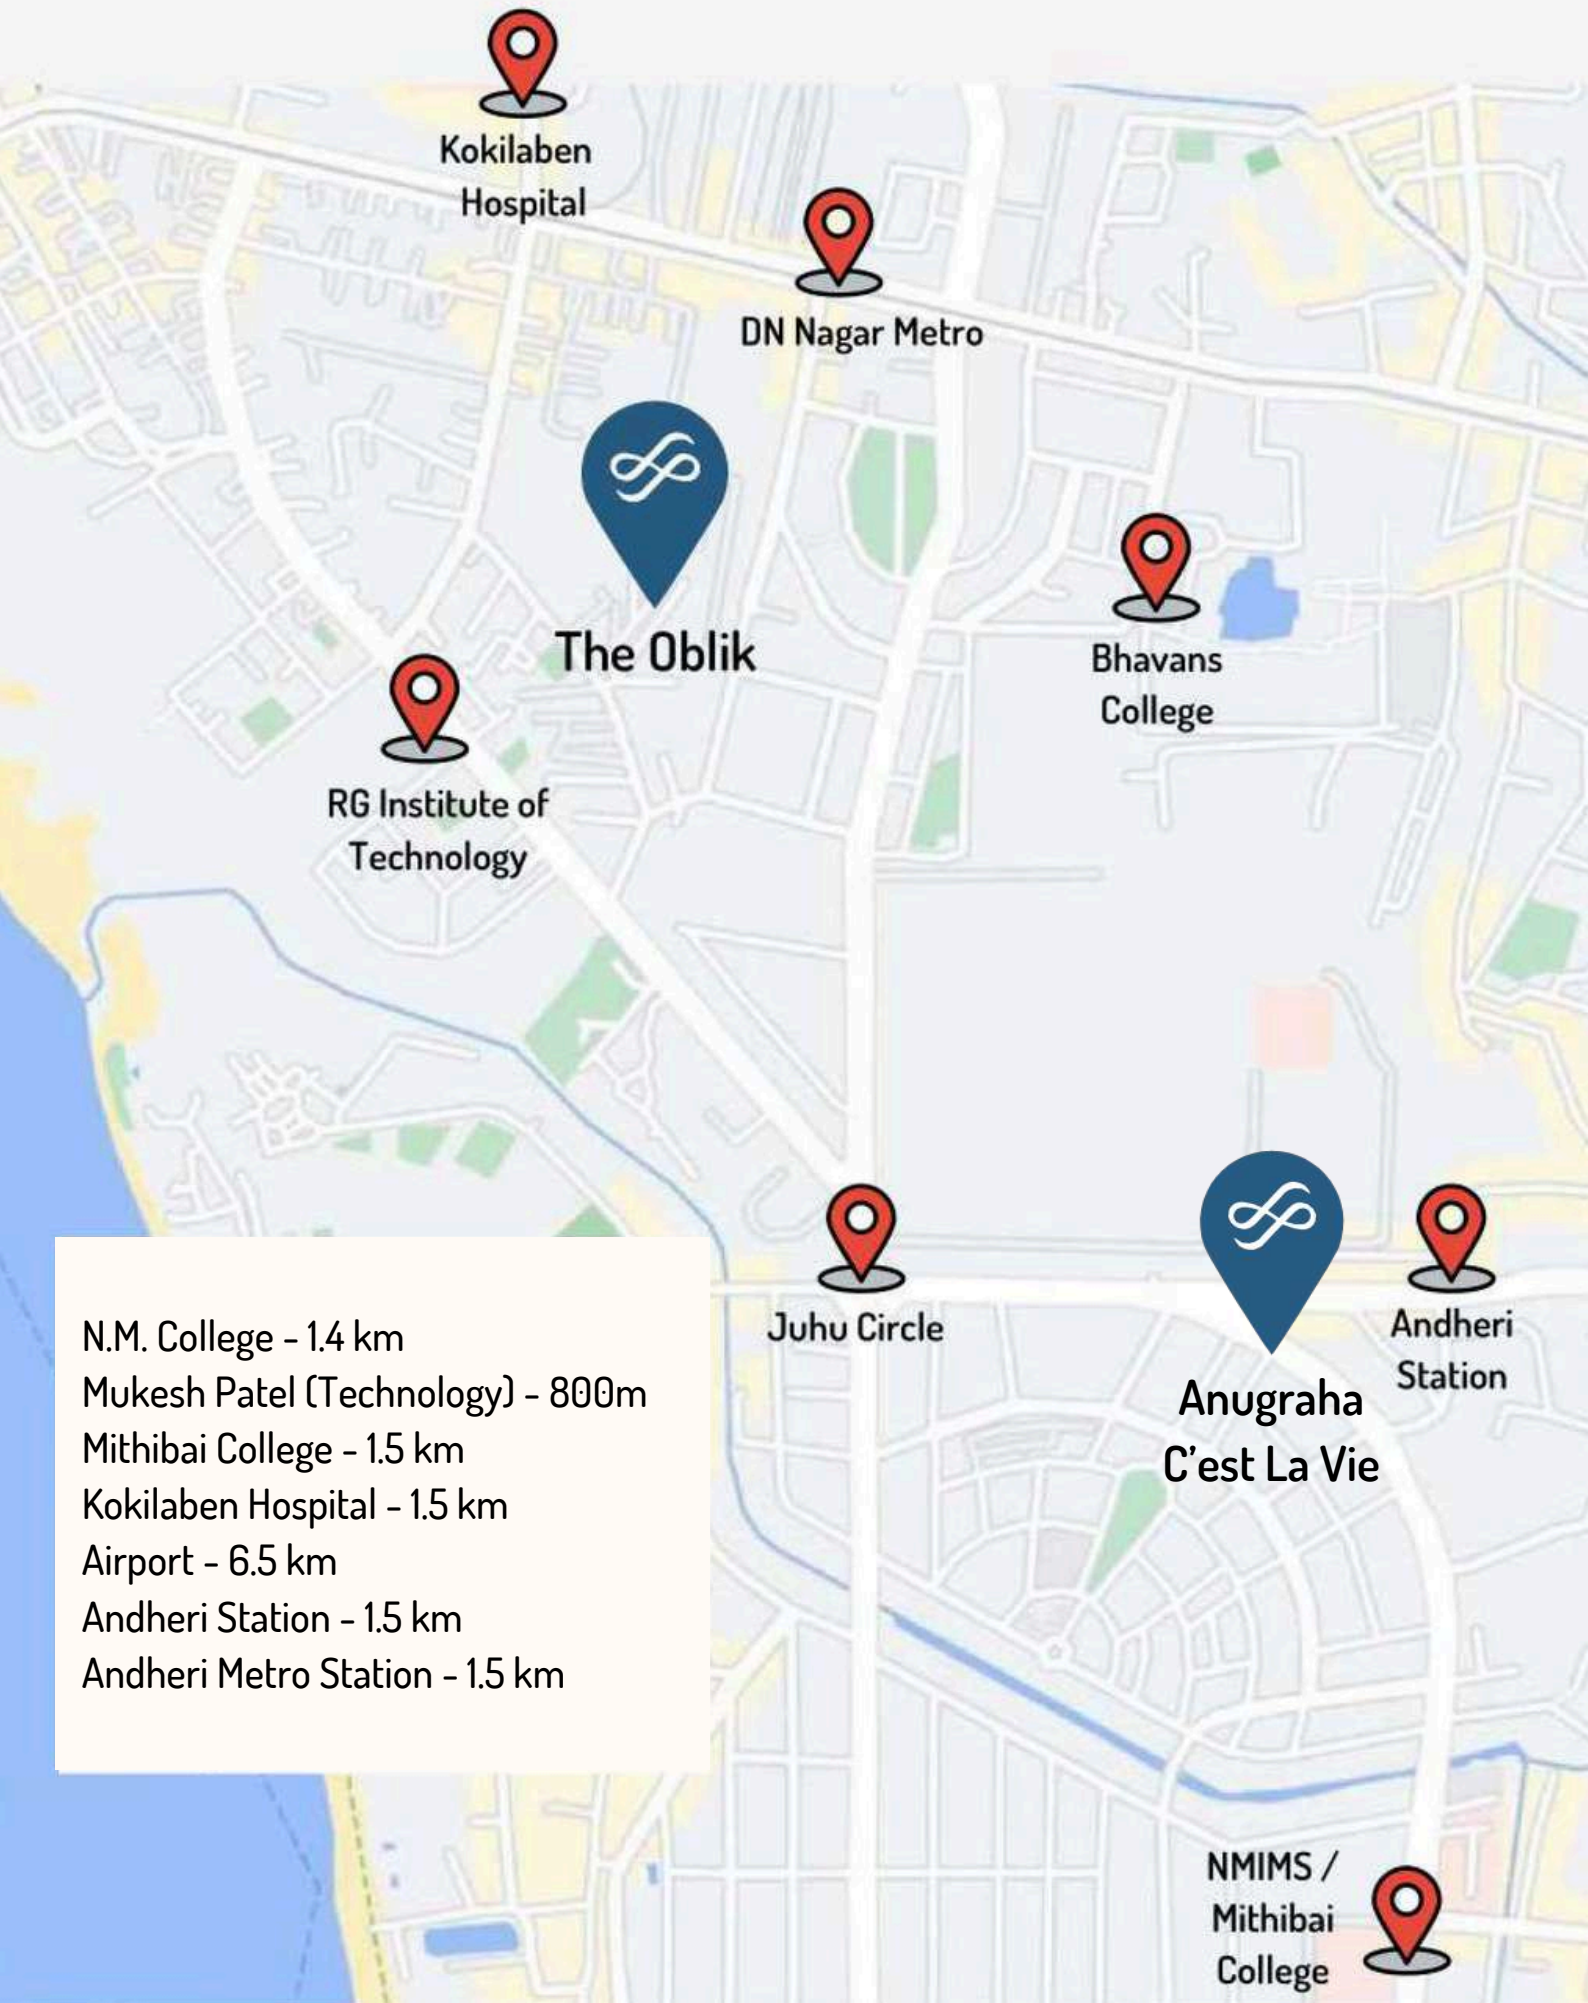

# LOCATION

---

Kokilaben  
Hospital

DN Nagar Metro

The Oblik

Bhavans  
College

RG Institute of  
Technology

Juhu Circle

Anandhera  
C'est La Vie

Anandheri  
Station

N.M. College - 1.4 km  
Mukesh Patel (Technology) - 800m  
Mithibai College - 1.5 km  
Kokilaben Hospital - 1.5 km  
Airport - 6.5 km  
Anandheri Station - 1.5 km  
Anandheri Metro Station - 1.5 km